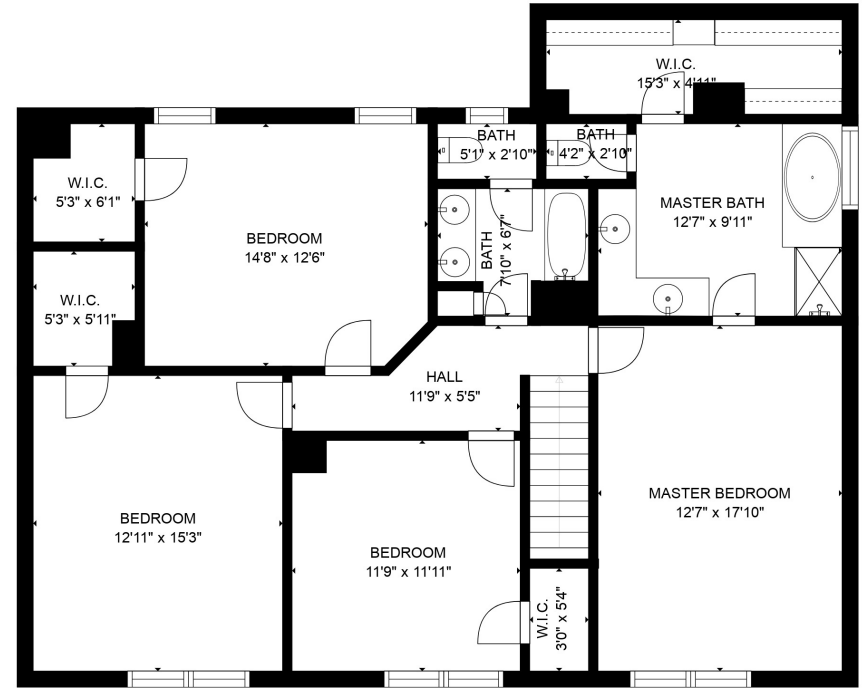

FLOOR 1

FLOOR 2

Estimated areas

GLA FLOOR 1: 1374 sq. ft, excluded 449 sq. ft  
 GLA FLOOR 2: 1393 sq. ft, excluded 0 sq. ft  
 Total GLA 2767 sq. ft, total scanned area 3216 sq. ft

SIZES AND DIMENSIONS ARE APPROXIMATE, ACTUAL MAY VARY.

Estimated areas

GLA FLOOR 1: 1374 sq. ft, excluded 449 sq. ft  
 GLA FLOOR 2: 1393 sq. ft, excluded 0 sq. ft  
 Total GLA 2767 sq. ft, total scanned area 3216 sq. ft

SIZES AND DIMENSIONS ARE APPROXIMATE, ACTUAL MAY VARY.