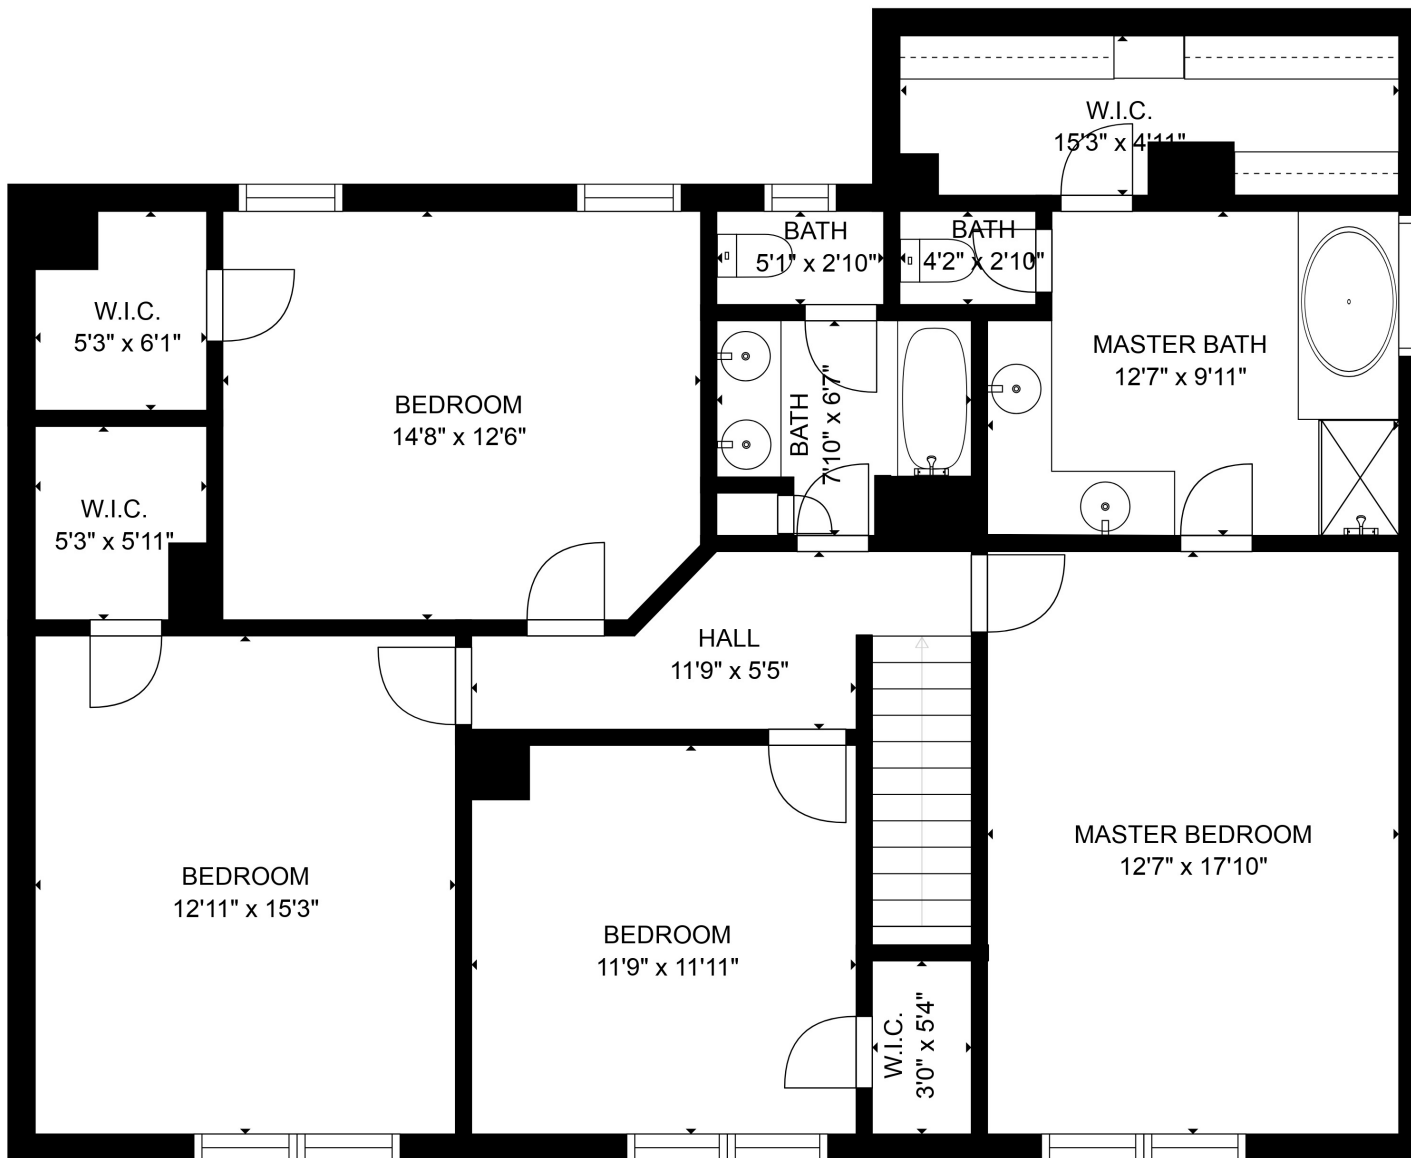

FLOOR 1

FLOOR 2

Estimated areas

GLA FLOOR 1: 1374 sq. ft, excluded 449 sq. ft  
 GLA FLOOR 2: 1393 sq. ft, excluded 0 sq. ft  
 Total GLA 2767 sq. ft, total scanned area 3216 sq. ft

SIZES AND DIMENSIONS ARE APPROXIMATE, ACTUAL MAY VARY.

Estimated areas

GLA FLOOR 1: 1374 sq. ft, excluded 449 sq. ft  
 GLA FLOOR 2: 1393 sq. ft, excluded 0 sq. ft  
 Total GLA 2767 sq. ft, total scanned area 3216 sq. ft

SIZES AND DIMENSIONS ARE APPROXIMATE, ACTUAL MAY VARY.