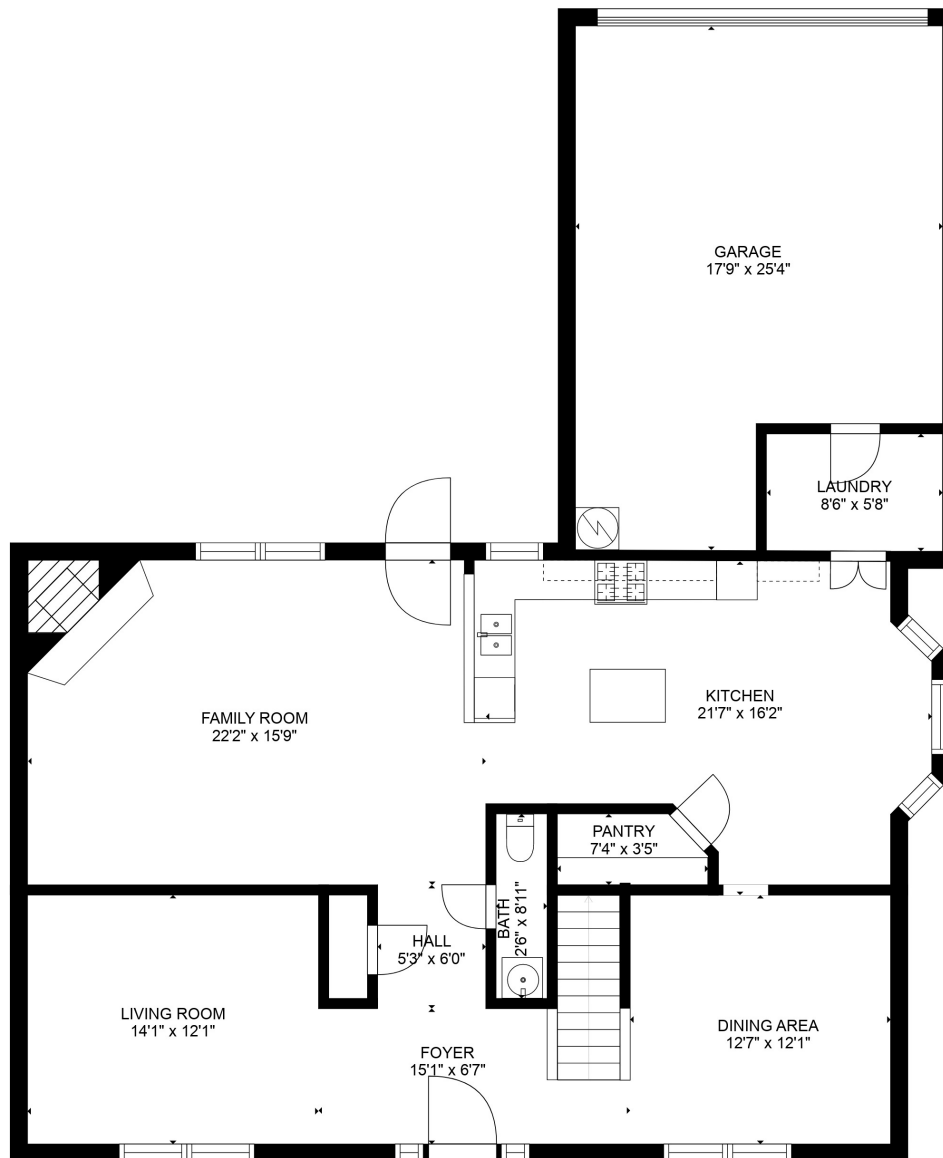

FLOOR 1

FLOOR 2

Estimated areas

GLA FLOOR 1: 1374 sq. ft, excluded 449 sq. ft  
 GLA FLOOR 2: 1393 sq. ft, excluded 0 sq. ft  
 Total GLA 2767 sq. ft, total scanned area 3216 sq. ft

SIZES AND DIMENSIONS ARE APPROXIMATE, ACTUAL MAY VARY.

Estimated areas

GLA FLOOR 1: 1374 sq. ft, excluded 449 sq. ft  
 GLA FLOOR 2: 1393 sq. ft, excluded 0 sq. ft  
 Total GLA 2767 sq. ft, total scanned area 3216 sq. ft

SIZES AND DIMENSIONS ARE APPROXIMATE, ACTUAL MAY VARY.